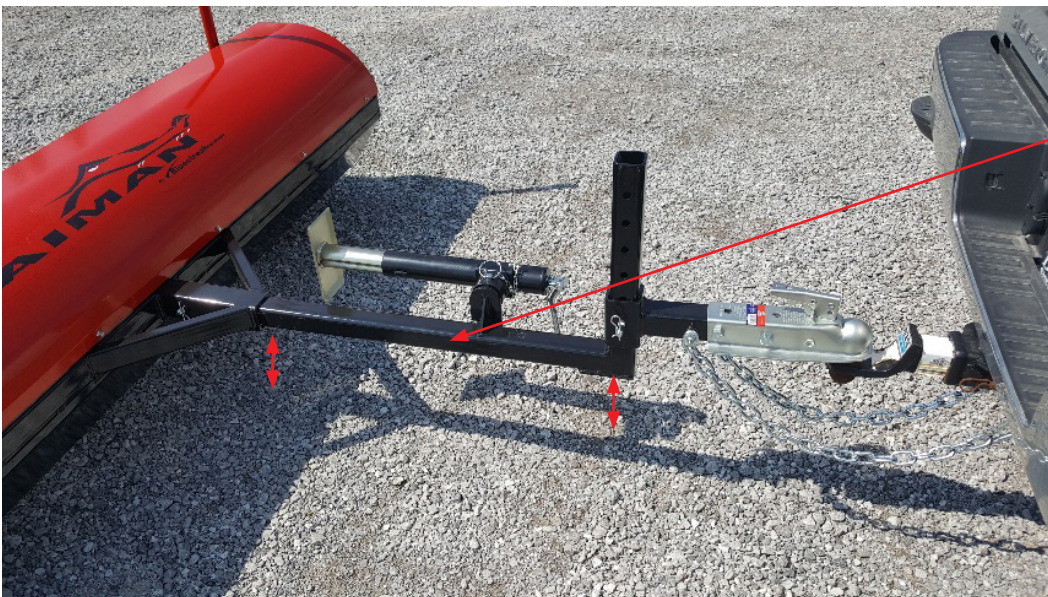

Operating Instructions

Bluestreakequipment
The world's best magnetic cleaning equipment

Bluestreak Equipment
1645 Hwy #3, Delhi
Ontario, Canada
N4B2W6

Caiman Operating Instructions

STEP 1

CONNECT SWEEPER

Connect the Caiman magnetic sweeper to the tow vehicle with the 2" ball coupler and safety chains.

You must use a 2" Trailer ball, unless you purchased an optional Pintle Ring.

STEP 2

KEEP THE TONGUE LEVEL

Keep the tongue level. The tongue of the magnetic sweeper should be as level with the ground as possible. It can be adjusted by changing the vertical position of the coupler on the trailer tongue or by changing the height of the ball mount on the tow vehicle.

STEP 3

ADJUST SWEEPING HEIGHT

Adjust the sweeping height (distance from ground to bottom of sweeper) between 2" and 6". The lower the better, but make sure magnet is not constantly hitting the ground.

Tighten nut on top link to ensure sweeping height doesn't change using a 1-1/8" Wrench

Push Down on one of the Spring Assisted Debris Release Handles until the handle stays in the down position.

The Metal Debris will Release from the magnet and drop to the ground under the magnetic sweeper.